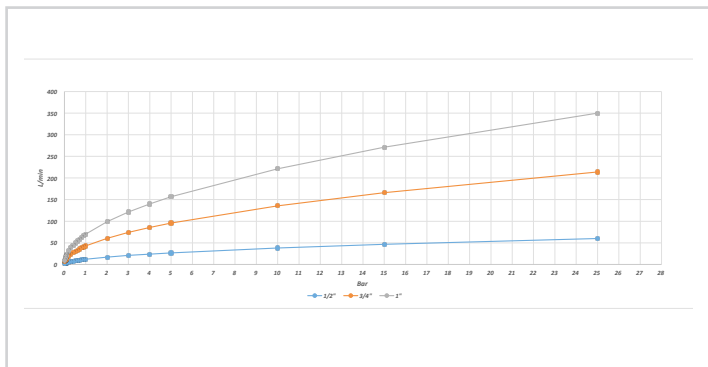

Manufactured at our own factory in Denmark.

NITO CLICK Coupling System

Item Number 1/2" System	
5952GA3	NITO CLICK 1/2" Coupler with 1/2", 3/4" and M22x1 female BSP
5950SA3	NITO CLICK 1/2" Coupler with 1/2" hose tail
59610A3	NITO CLICK 1/2" Nipple with 1/2" female BSP
59640A3	NITO CLICK 1/2" Nipple with 1/2" male BSP
59600A3	NITO CLICK 1/2" Nipple with 1/2" hose tail
59820A3	NITO CLICK 1/2" Coupler with 1/2" NITO Nipple
59810A3	NITO CLICK 1/2" NITO Coupler with 1/2" Nipple

Item Number 3/4" System	
69500A3	NITO CLICK 3/4" Coupler with 3/4" female BSP
6950SA3	NITO CLICK 3/4" Coupler with 3/4" hose tail
69610A3	NITO CLICK 3/4" Nipple with 3/4" female BSP
69640A3	NITO CLICK 3/4" Nipple with 3/4" male BSP
69600A3	NITO CLICK 3/4" Nipple with 3/4" hose tail

Technical specifications:

1. Nipple: Chrome-plated brass CW614N
2. Seal: Nitrile (NBR)
3. O-ring: Nitrile (NBR) EPDM; O-ring on valve
4. Ring: Stainless steel
5. Spring: Stainless steel
6. Locking ring: Chrome-plated brass
7. Balls: Stainless steel
8. Coupling body: Chrome-plated brass

Items shown represent only a small sample of our product assortment.
See the full range on our website or contact NITO.