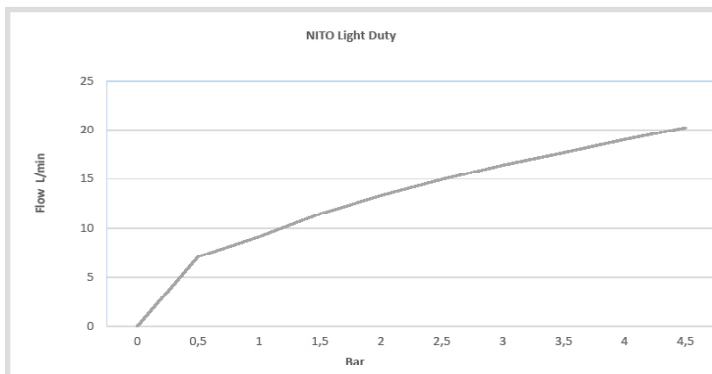

Gun for Industry

NITO LIGHT DUTY is a special light gun, in environments where there are sometimes rough treatment. Workrooms and production environments. Where gun is exposed to knocks and bumps. NITO Light Duty guns is a high quality product that never fails.

Application:

For Flushing and cleaning jobs in industries and tasks requiring a light gun that is capable of withstanding impact and that saves water when in use
For water with or without soap solution, e.g. for rinsing, washing, flushing and detergents
Infinitely variable spray, from a concentrated spray to a spray with a dispersion angle of 60° degrees

Items shown represents only a small sample of our product assortment. Look at the whole program on our home page or contact NITO.

Technical specifications

Working pressure: Max. 25 bar

Temperature: Max. 95° C
Not to be used with steam!!

Weight: 0,463kg

Capacity (at 4 bar):

- ▣ When jet spray 19l/min
- ▣ When wide spray pattern 36l/min

Attachment options:

- ▣ 1/2" female RS /Standard)
- ▣ NITO Nipple: 1/2" and 3/4"
- ▣ Hose Tail: 1/2" and 3/4"

NITO Light Duty Spraygun

Item Number
36800A1 NITO Light Duty Spraygun with h 1/2" Nipple
36900A1 NITO Heavy Duty industry gun with 1/2" CLICK Nipple
36800A0 NITO Heavy Duty industry gun with 1/2" Female